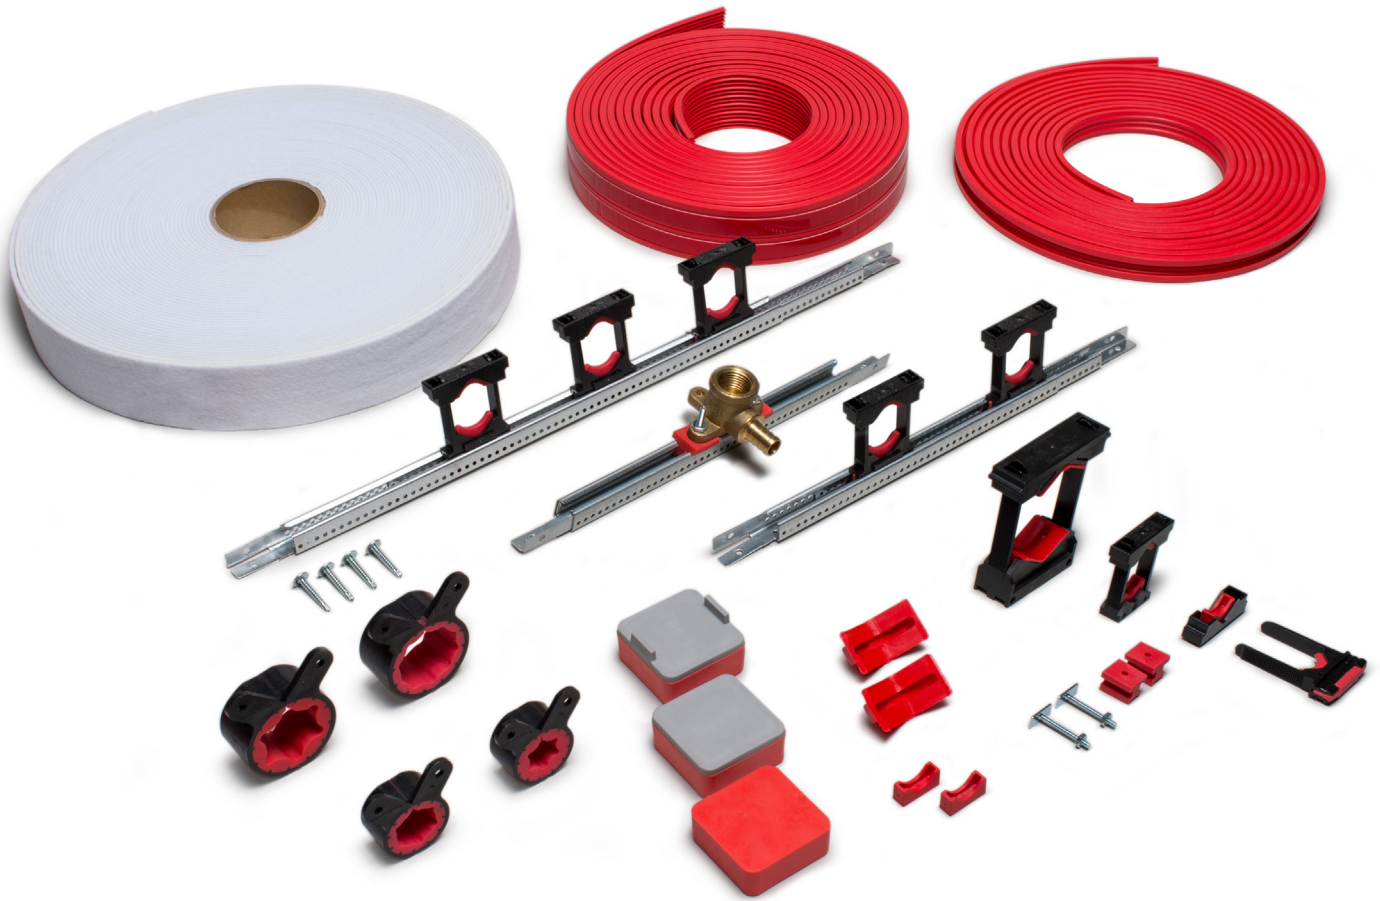

PipeDown™

▶▶ Acoustical Pipe Support System Buying Information

Quiet

Reduces plumbing noise associated with potable water supply lines by isolating the pipe from direct contact with the building structure.

Complete

We offer a variety of clamps, brackets, cushions and liners that totally surround the tube.

Reliable

TPE material is compatible with copper, PEX and CPVC and products are backed by our 25-year warranty.